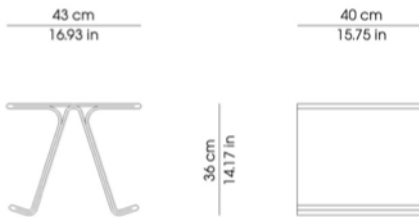

designer

Neil David Coppens
2025

materials

base - recycled PP

These materials are recyclable, please contact us for the return option.

volume m³
0,1

gross weight KG
4,0

HQ - SHOWROOM