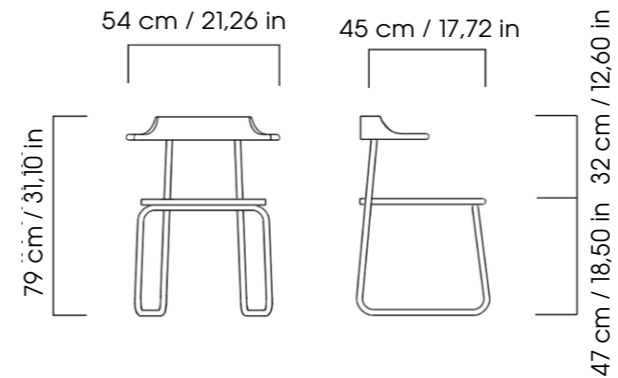

#### DESCRIPTION

Born from the desire to design a café chair with a light appearance and strength to withstand intensive use. The steel tube frame references the back and armrests of a classical café chair. And the design of the back allows the chair to be hung off a tabletop for easy cleaning underneath. The frame is finished with matte powder coat. The solid ash wood back and seat can be ordered in matte colour lacquer, stain or a matte natural finish.

#### DIMENSIONS in CM / INCH

- > **Idea**
- > **Solution**
- > **Design**

*More information?*

NEIL DAVID B.V.  
info@neildavid.com  
neildavid.com  
+31 622555118

Neil David has the right to change both the design, the material and/or dimensions from this publication with no obligation.